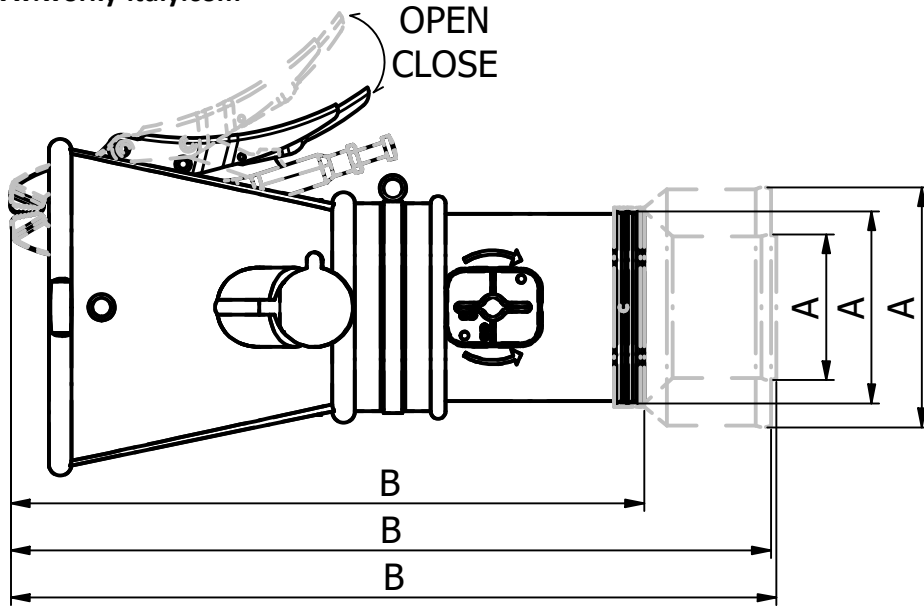

A brand of RO & Co S.p.A.
 via Masaccio, 15
 42124 Reggio Emilia (RE) ITALY
 Tel. +39 0522 1545193
 vendite@worky-italy.com
 sales@worky-italy.com

www.worky-italy.com

GRNG - technical datasheet

GRNG	A Ø	B
GRNG-16075	75 mm	405 mm
GRNG-160100	100 mm	335 mm
GRNG-160125	125 mm	402 mm

mm x x H
 Kg 1.5