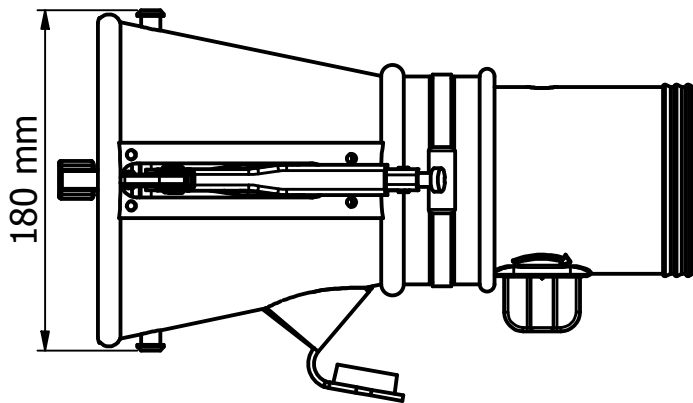

A brand of RO & Co S.p.A.
 via Masaccio, 15
 42124 Reggio Emilia (RE) ITALY
 Tel. +39 0522 1545193
 vendite@worky-italy.com
 sales@worky-italy.com

www.worky-italy.com

GRNG - technical datasheet

GRNG	A Ø	B
GRNG-16075	75 mm	405 mm
GRNG-160100	100 mm	335 mm
GRNG-160125	125 mm	402 mm

mm x x H
 Kg 1.5