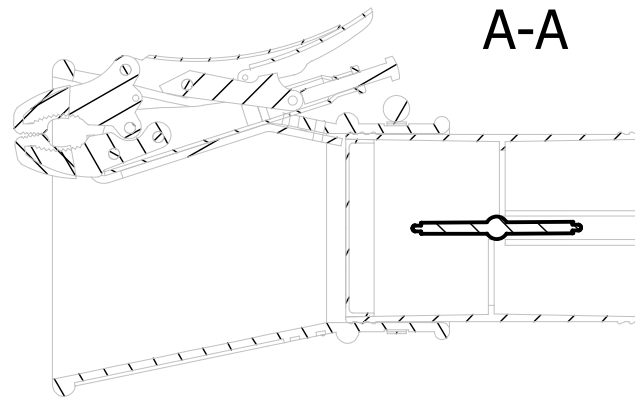

A brand of RO & Co S.p.A.
 via Masaccio, 15
 42124 Reggio Emilia (RE) ITALY
 Tel. +39 0522 1545193
 vendite@worky-italy.com
 sales@worky-italy.com

www.worky-italy.com

GRNG - technical datasheet

GRNG	A Ø	B
GRNG-16075	75 mm	405 mm
GRNG-160100	100 mm	335 mm
GRNG-160125	125 mm	402 mm

mm x x H
 Kg 1.5