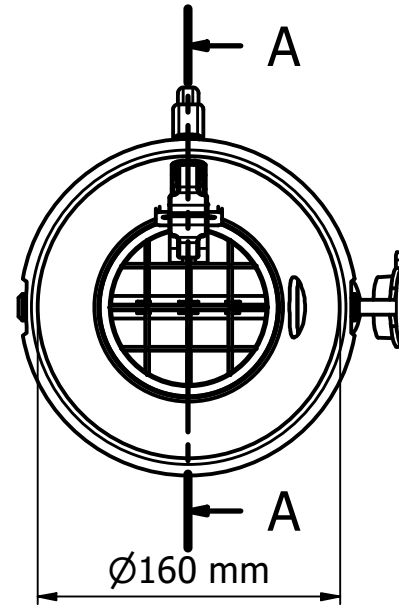

A brand of RO & Co S.p.A.
 via Masaccio, 15
 42124 Reggio Emilia (RE) ITALY
 Tel. +39 0522 1545193
 vendite@worky-italy.com
 sales@worky-italy.com

www.worky-italy.com

GRNG - technical datasheet

GRNG	A Ø	B
GRNG-16075	75 mm	405 mm
GRNG-160100	100 mm	335 mm
GRNG-160125	125 mm	402 mm

mm x x H
 Kg 1.5